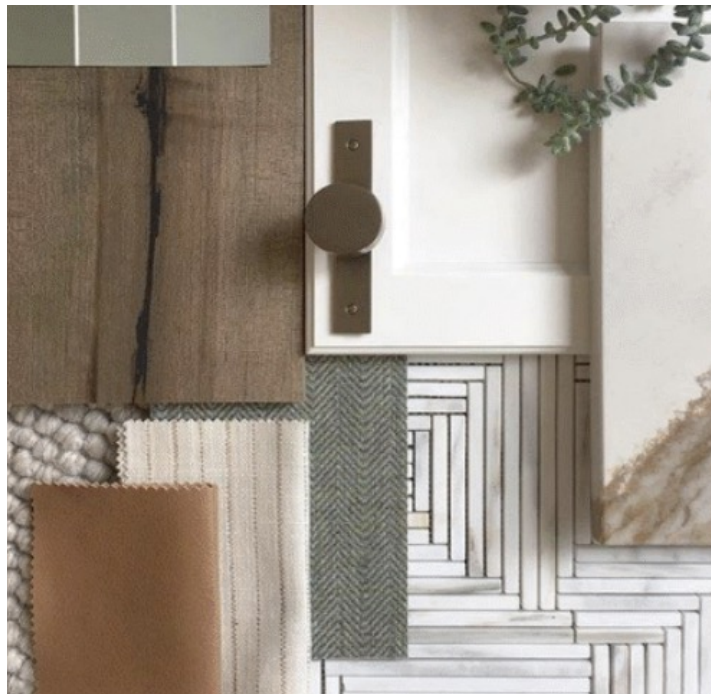

TROPICAL ORGANIC MODERN

Artist Impression

Artist impression

TROPICAL ORGANIC MODERN

Natural | Authentic | Luxury

TROPICAL

Embracing the essence of tropical design through key features, such as:

- Villas embedded into the landscape and topography of lush vegetation.
- Expansive floor-to-ceiling doors and windows create a warm and inviting atmosphere whilst maximising stunning sea-views.
- Green, earthy natural tones to integrate with the natural environment.
- Indoor and outdoor living with:
 - Luxurious entertainment spaces with retractable doors, a seamless transition from outdoor to indoor.
 - Bringing nature inside through indoor landscaping.
- Materials and interior design selection suitable to the tropical climate.
- Roof line consistency and integration.

Artist impression

ORGANIC

Our organic design brings warmth, character and authenticity to its modern architecture.

- Use of nature inspired materials with semi-raw finishing.
- Combination of textures, layers and patterns.
- Feature walls and ceilings with cladding or texture.
- Locally sourced materials and hand-made products.
- Sustainable and energy efficient technologies for construction and operations.
- Salt-water swimming pools across the site eliminating the use of chemicals.